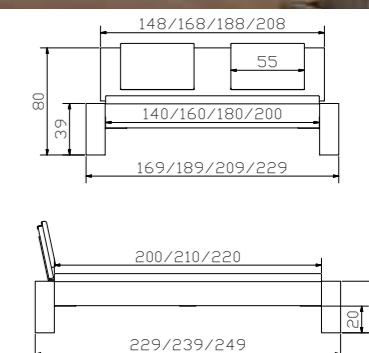

Cessa + Placo

Kommode + Deko
(3er Set) iron
Bettkasten
Nachtisch

Conti
Faro-iron

Wildecke natur,
gebürstet, geölt

Commode + Déco
(set de 3) iron
Coffre à literie
Table de nuit

Chêne nouveaux naturel,
brossé, huilé

Chest of drawers + Deco
(set of 3) iron
Bedding box
Bedside table

Wildoak natural,
brushed, oiled

Dimension cm
120/48/80

120/89/18
52/38/39

Bormio Rahmen
Wildecke natur,
gebürstet, geölt
Breiten
Längen

Cobo-iron Füße
Höhen

Sion + Capa + Sano
Kopfteil + Deko iron +
Kissen (2er Set) Vintage
fango 520

Bormio cadre
Chêne nouveaux naturel,
brossé, huilé
Largeurs
Longueurs

Cobo-iron pieds
Hauteurs

Sion + Capa + Sano
tête de lit + déco iron +
coussins (set de 2) Vintage
fango 520

Bormio frame
Wildoak natural,
brushed, oiled
Widths
Lengths

Cobo-iron feet
Heights

Sion + Capa + Sano
head of bed + deco iron +
cushions (set of 2) Vintage
fango 520

Dimension cm
140, 160, 180, 200
200, 210, 220

10, 20, 25

Sion
140, 160, 180, 200
Sano
55/4/35